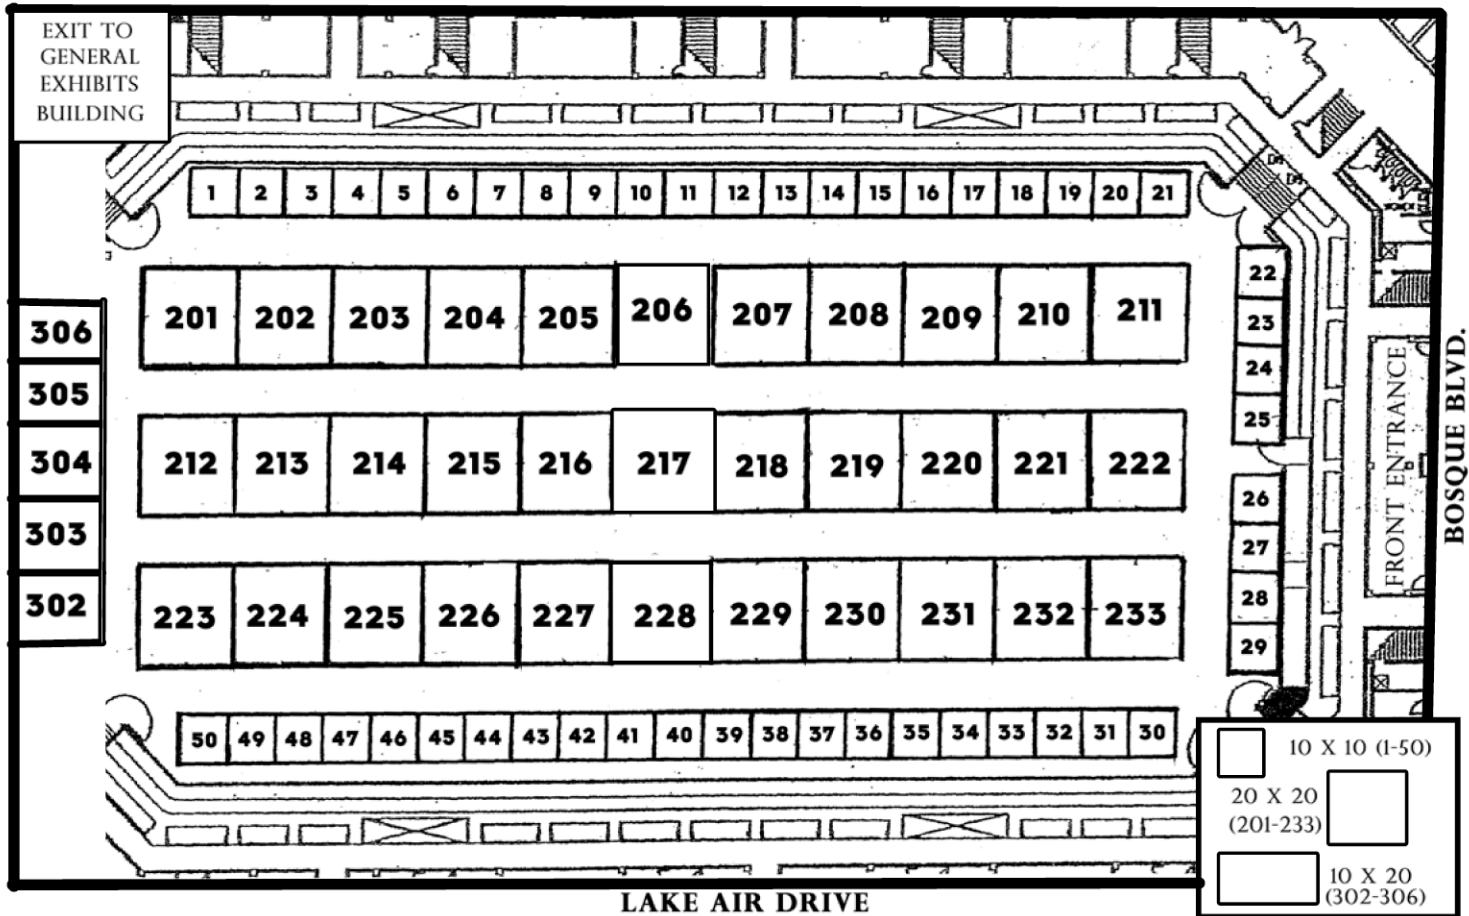

## 2013 EQUIPMENT DEPOT MID-TEX FARM & RANCH SHOW HEART O' TEXAS COLISEUM

LAKE AIR DRIVE

BOSQUE BLVD.

10 X 10 (1-50)  
 20 X 20 (201-233)  
 10 X 20 (302-306)